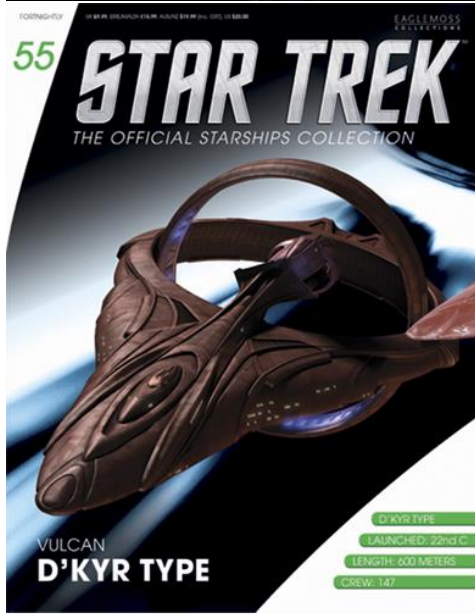

FORNIGHTLY  
EAGLEMOSS  
COLLECTIBLES

66 **STAR TREK**  
THE OFFICIAL STARSHIPS COLLECTION

U.S.S. RAVEN  
**NAR-32450**

- TYPE: EXPLORATION SHIP
- LAUNCHED: 24th C
- CREW: THREE
- LENGTH: 90 METERS

59

**STAR TREK**  
THE OFFICIAL STARSHIPS COLLECTION

U.S.S. RELATIVITY  
**NCV-474439-G**

TYPE: TIMESHIP  
LAUNCHED: 29th C.  
LENGTH: 193 METERS  
WEAPONS: DISRUPTORS

- COLLECTOR'S ITEM
- STARSHIP SERIES
- NAME: U.S.S. STARGAZER
- REGISTRATION: NCC-2893
- CLASS: EAGLEWINGS

- GLASS CLASS
- ALUMINUM LIMES
- LENGTH 10 CM (3.9 IN)
- MADE IN CHINA

FOUNDRY  
FROM DESIGNER'S ARTS TO THE GDS, US \$2.95  
EAGLEMOSS  
COLLECTIONS

65 **STAR TREK**  
THE OFFICIAL STARSHIPS COLLECTION