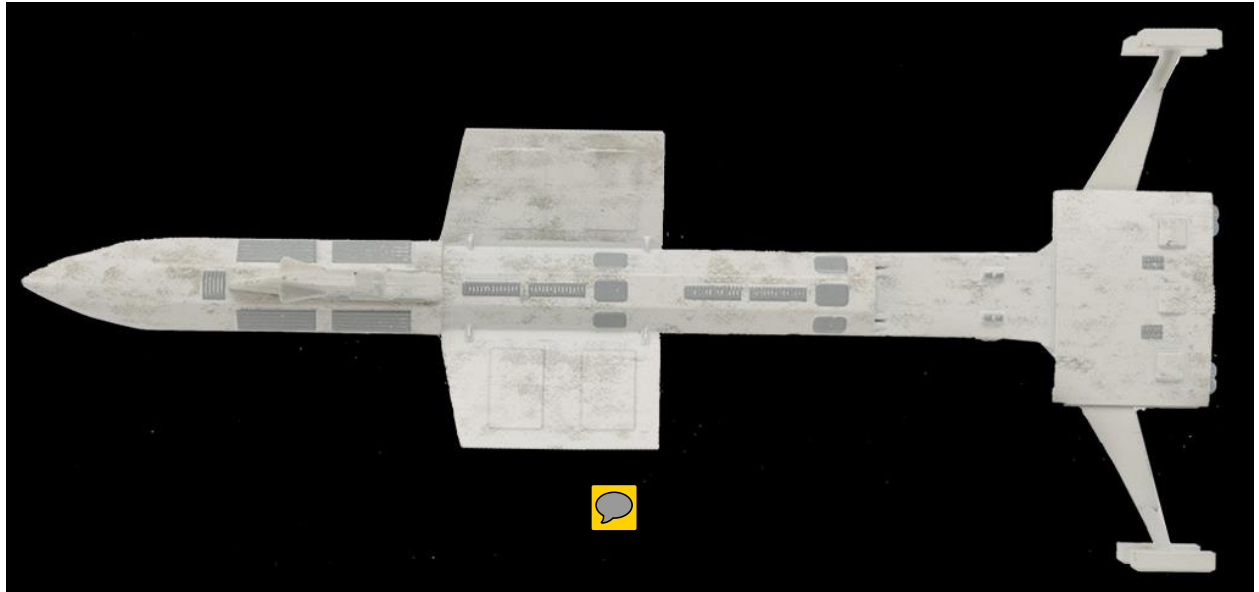

61 **STAR TREK**  
THE OFFICIAL STARSHIPS COLLECTION

**NORWAY CLASS**

- TYPE: MEDIUM CRUISER
- LAUNCHED: 24th C.
- LENGTH: 364.77 METERS
- MAX SPEED: WARP 9.7

LAUNCHED 2010  
 LENGTH 104 CM  
 COMMANDED BY NADIA