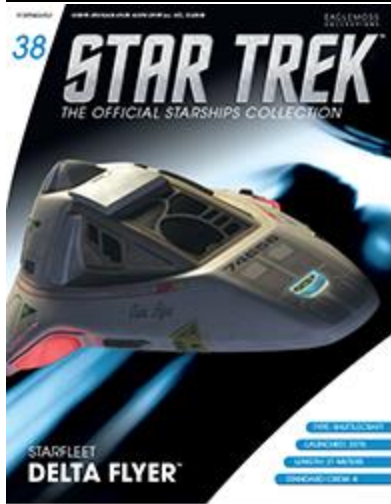

**KLINGON D7-CLASS  
BATTLE CRUISER**

CLASS: D7
LAUNCHED: 23RD CENTURY
CREW: 440
LENGTH: 228 METERS

FORNIGHTLY

STAR TREK: THE OFFICIAL STARSHIPS COLLECTION

7 **STAR TREK**  
THE OFFICIAL STARSHIPS COLLECTION

K'T'INGA-CLASS  
**BATTLE CRUISER**

K'T'INGA CLASS  
MAX SPEED: 9.6  
LENGTH: 349.54 METRES  
LAUNCHED: 23rd Century

CLIPPING CHART  
LAUNCHED 2011  
ISSUES 41-42  
NUMBER OF COPIES

Klingon Class  
Launched: 2291  
Length: 411m  
Max Speed: Warp 9.6

61 **STAR TREK**  
THE OFFICIAL STARSHIPS COLLECTION

**NORWAY CLASS**

- TYPE: MEDIUM CRUISER
- LAUNCHED: 24th C.
- LENGTH: 364.77 METERS
- MAX SPEED: WARP 9.7

LAUNCHED 2010  
 LENGTH 104 CM  
 COMMANDED BY NADIA

- CENTAUR CLASS
- LAUNCHED: 2061
- LENGTH: 381.87M
- MAX SPEED: WARP 9.5