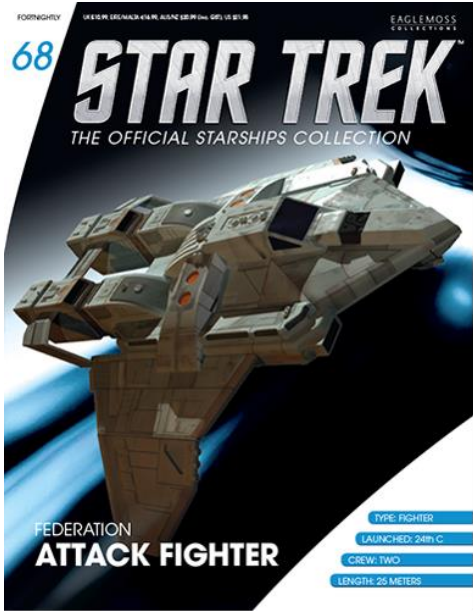

TYPE: WARSHIP  
LAUNCHED: 24th C.  
LENGTH: 330 METERS  
WEAPON: ENERGY DAMPENER

ENTERPRISE  
NX-01

- NX CLASS
- LAUNCHED: 2161
- LENGTH: 225 METRES
- NUMBER OF DECKS: 7

- ▶ HEAVY CANNON
- ▶ LAUNCHED PHASERS
- ▶ LENGTH 42 CM (16.5 IN)
- ▶ MAX SPEED 10000 KPH

TYPE: WARSHIP  
LAUNCHED: 22nd C.  
LENGTH: 70 METERS  
WEAPONS: DISRUPTOR

FORNIGHTLY 1/6 (18" TALL) TECHNICIAN CREW ACCESSORIES (24) \$59.95

EAGLEMOSS COLLECTIONS

67 **STAR TREK**  
THE OFFICIAL STARSHIPS COLLECTION

**KLINGON D7-CLASS  
BATTLE CRUISER**

CLASS: D7
LAUNCHED: 23RD CENTURY
CREW: 440
LENGTH: 228 METERS

FORNIGHTLY

STAR TREK: THE OFFICIAL STARSHIPS COLLECTION

7 **STAR TREK**  
THE OFFICIAL STARSHIPS COLLECTION