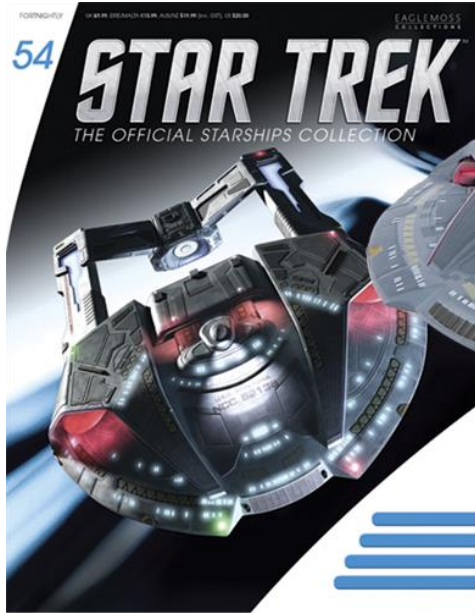

TYPE: WARSHIP  
LAUNCHED: 22nd C.  
LENGTH: 70 METERS  
WEAPONS: DISRUPTOR

FORNIGHTLY 1/6 (18" TALL) TECHNICIAN CREW ACCESSORIES (24) \$59.95

EAGLEMOSS COLLECTIONS

67 **STAR TREK**  
THE OFFICIAL STARSHIPS COLLECTION

**KLINGON D7-CLASS  
BATTLE CRUISER**

CLASS: D7
LAUNCHED: 23RD CENTURY
CREW: 440
LENGTH: 228 METERS

FORNIGHTLY

STAR TREK: THE OFFICIAL STARSHIPS COLLECTION

7 **STAR TREK**  
THE OFFICIAL STARSHIPS COLLECTION

61 **STAR TREK**  
THE OFFICIAL STARSHIPS COLLECTION

**NORWAY CLASS**

- TYPE: MEDIUM CRUISER
- LAUNCHED: 24th C.
- LENGTH: 364.77 METERS
- MAX SPEED: WARP 9.7

LAUNCHED 2010  
 LENGTH 104 CM  
 COMMANDED BY NADIA

- CENTAUR CLASS
- LAUNCHED: 2061
- LENGTH: 381.87M
- MAX SPEED: WARP 9.5