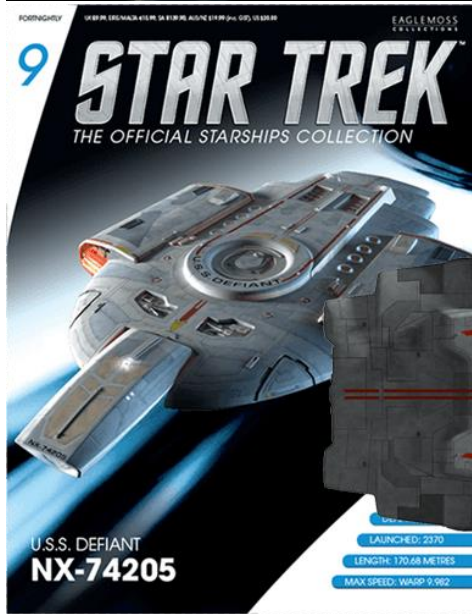

**KLINGON D7-CLASS  
BATTLE CRUISER**

CLASS: D7
LAUNCHED: 23RD CENTURY
CREW: 440
LENGTH: 228 METERS

FORNIGHTLY

STAR TREK: THE OFFICIAL STARSHIPS COLLECTION

7 **STAR TREK**  
THE OFFICIAL STARSHIPS COLLECTION

K'T'INGA-CLASS  
**BATTLE CRUISER**

K'T'INGA CLASS  
MAX SPEED: 9.6  
LENGTH: 349.54 METRES  
LAUNCHED: 23rd Century

CLIPPING CHART  
LAUNCHED 2011  
ISSUES 41-42  
NUMBER OF COPIES

Klingon Class  
Launched: 2291  
Length: 411m  
Max Speed: Warp 9.6

61 **STAR TREK**  
THE OFFICIAL STARSHIPS COLLECTION

**NORWAY CLASS**

- TYPE: MEDIUM CRUISER
- LAUNCHED: 24th C.
- LENGTH: 364.77 METERS
- MAX SPEED: WARP 9.7

LAUNCHED 2010  
 LENGTH 104 CM  
 COMMANDED BY NADIA

- CENTAUR CLASS
- LAUNCHED: 2061
- LENGTH: 381.87M
- MAX SPEED: WARP 9.5