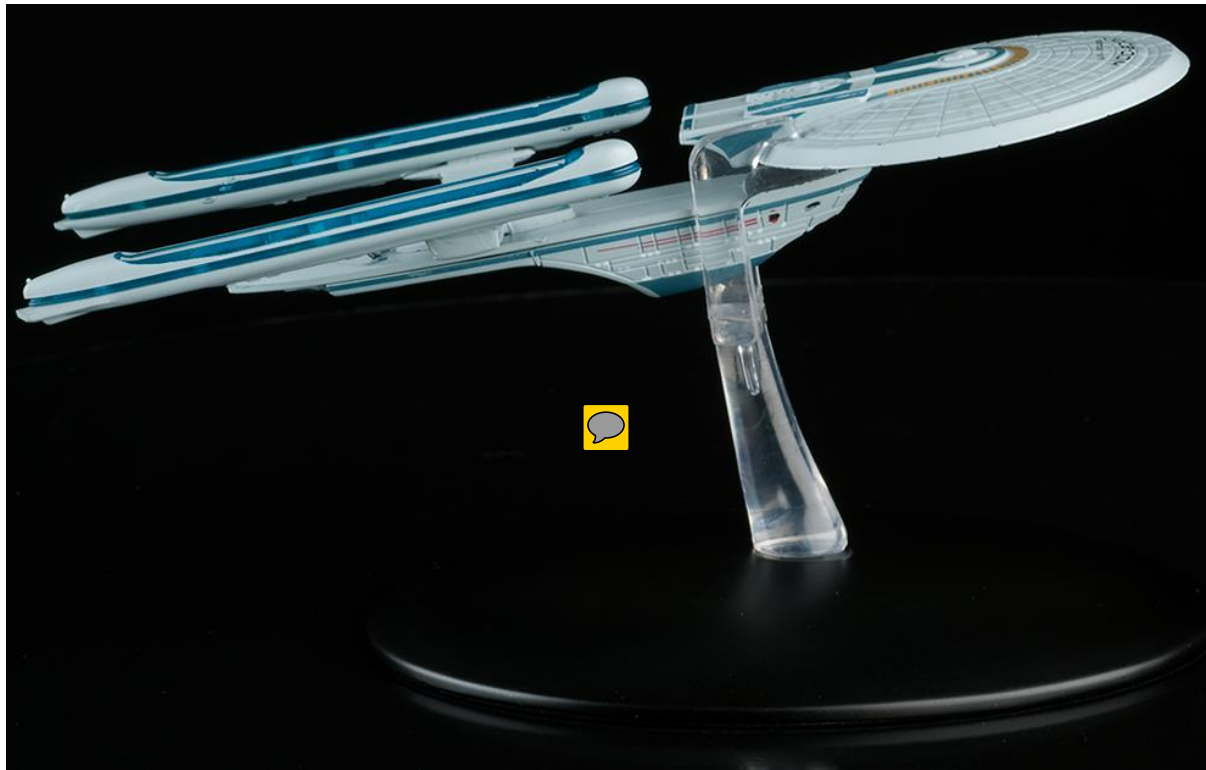

#### YARD ENGINEERS

Capt. Gregory Ilin  
Capt. Dana White

*"...to boldly go where no one has gone before."*

- AMBASSADOR
- LAUREL SIMS
- STARSHIP SIMS
- U.S.S. ENTERPRISE

- NEW
- SCALE 1:1000
- PREMIUM QUALITY
- TRANSPARENT

FORNIGHTLY  
EAGLEMOSS  
COLLECTIBLES

66 **STAR TREK**  
THE OFFICIAL STARSHIPS COLLECTION

U.S.S. RAVEN  
**NAR-32450**

- TYPE: EXPLORATION SHIP
- LAUNCHED: 24th C
- CREW: THREE
- LENGTH: 90 METERS

59

**STAR TREK**  
THE OFFICIAL STARSHIPS COLLECTION

U.S.S. RELATIVITY  
**NCV-474439-G**

TYPE: TIMESHIP  
LAUNCHED: 29th C.  
LENGTH: 193 METERS  
WEAPONS: DISRUPTORS

- COLLECTOR'S ITEM
- STARSHIP SERIES
- NAME: U.S.S. STARGAZER
- REGISTRATION: NCC-2893
- CLASS: EAGLEWINGS