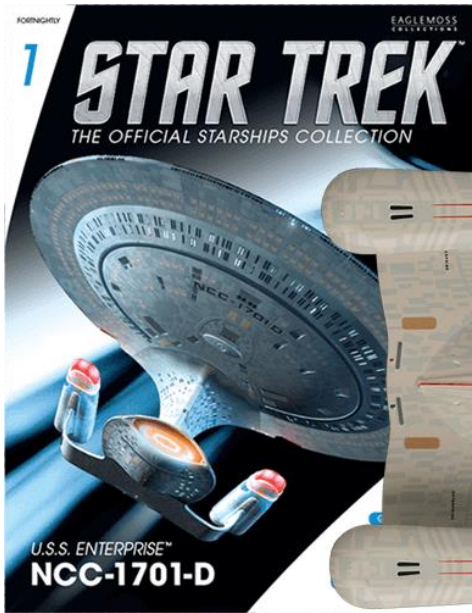

TYPE: WARSHIP  
LAUNCHED: 22nd C.  
LENGTH: 70 METERS  
WEAPONS: DISRUPTOR

FORNIGHTLY 1/6 (18" TALL) TECHNICIAN CREW ACCESSORIES (24) \$59.95

EAGLEMOSS COLLECTIONS

67 **STAR TREK**  
THE OFFICIAL STARSHIPS COLLECTION

**KLINGON D7-CLASS  
BATTLE CRUISER**

CLASS: D7
LAUNCHED: 23RD CENTURY
CREW: 440
LENGTH: 228 METERS

FORNIGHTLY

STAR TREK: THE OFFICIAL STARSHIPS COLLECTION

7 **STAR TREK**  
THE OFFICIAL STARSHIPS COLLECTION

K'T'INGA-CLASS  
**BATTLE CRUISER**

K'T'INGA CLASS  
MAX SPEED: 9.6  
LENGTH: 349.54 METRES  
LAUNCHED: 23rd Century

CLIPPING CHART  
LAUNCHED 2011  
ISSUES 41-42  
NUMBER OF COPIES

Klingon Class  
Launched: 2291  
Length: 411m  
Max Speed: Warp 9.6

61 **STAR TREK**  
THE OFFICIAL STARSHIPS COLLECTION

**NORWAY CLASS**

- TYPE: MEDIUM CRUISER
- LAUNCHED: 24th C.
- LENGTH: 364.77 METERS
- MAX SPEED: WARP 9.7

LAUNCHED 2010  
 LENGTH 104 CM  
 COMMANDED BY NADIA