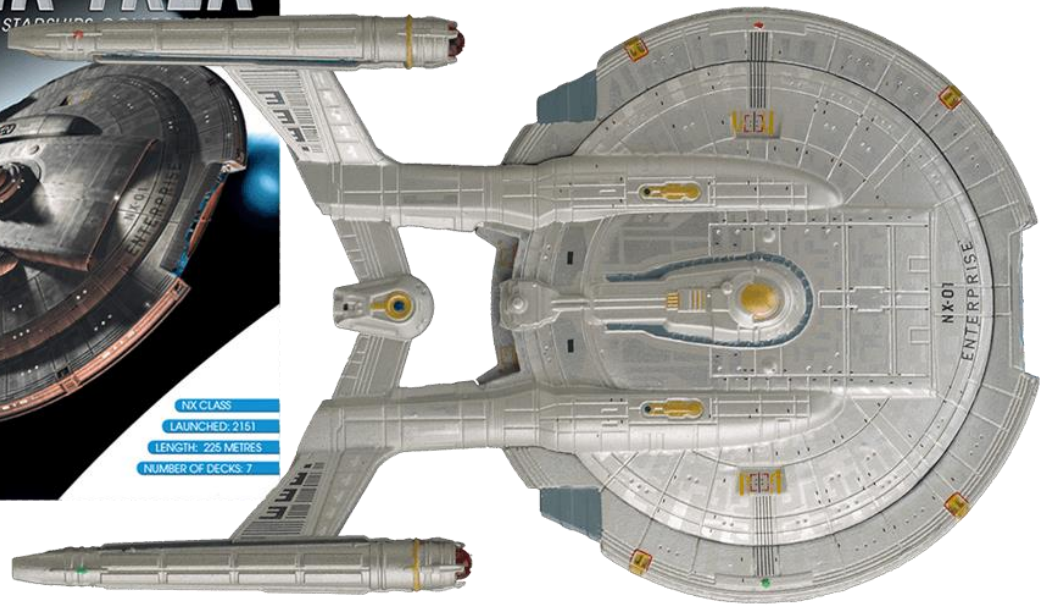

TYPE: WARSHIP  
LAUNCHED: 24th C.  
LENGTH: 330 METERS  
WEAPON: ENERGY DAMPENER

ENTERPRISE  
NX-01

- NX CLASS
- LAUNCHED: 2161
- LENGTH: 225 METRES
- NUMBER OF DECKS: 7

- ▶ HEAVY CANNON
- ▶ LAUNCHED PHASERS
- ▶ LENGTH 42 CM (16.5 IN)
- ▶ MAX SPEED 10000 KPH

TYPE: WARSHIP  
LAUNCHED: 22nd C.  
LENGTH: 70 METERS  
WEAPONS: DISRUPTOR

FORNIGHTLY 1/6 (18" TALL) TECHNICIAN CREW ACCESSORIES (24) \$59.95

EAGLEMOSS COLLECTIONS

67 **STAR TREK**  
THE OFFICIAL STARSHIPS COLLECTION

**KLINGON D7-CLASS  
BATTLE CRUISER**

CLASS: D7
LAUNCHED: 23RD CENTURY
CREW: 440
LENGTH: 228 METERS

FORNIGHTLY

STAR TREK: THE OFFICIAL STARSHIPS COLLECTION

7 **STAR TREK**  
THE OFFICIAL STARSHIPS COLLECTION

K'T'INGA-CLASS  
**BATTLE CRUISER**

K'T'INGA CLASS  
MAX SPEED: 9.6  
LENGTH: 349.54 METRES  
LAUNCHED: 23rd Century

CLIPPING CHART  
LAUNCHED 2011  
ISSUES 41-42  
NUMBER OF COPIES

Klingon Class  
Launched: 2291  
Length: 411m  
Max Speed: Warp 9.6