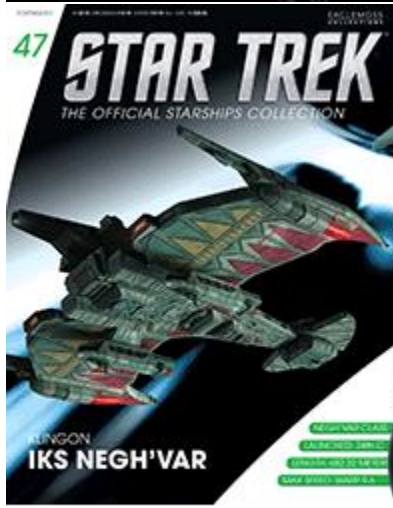

TYPE: WARSHIP  
LAUNCHED: 24th C.  
LENGTH: 330 METERS  
WEAPON: ENERGY DAMPENER

ENTERPRISE  
NX-01

- NX CLASS
- LAUNCHED: 2161
- LENGTH: 225 METRES
- NUMBER OF DECKS: 7

- ▶ HEAVY CANNON
- ▶ LAUNCHED PHASERS
- ▶ LENGTH 42 CM (16.5 IN)
- ▶ MAX SPEED 10000 KPH

TYPE: WARSHIP  
LAUNCHED: 22nd C.  
LENGTH: 70 METERS  
WEAPONS: DISRUPTOR

FORNIGHTLY 1/6 (18" TALL) TECHNICIAN CREW ACCESSORIES (24) \$59.95

EAGLEMOSS COLLECTIONS

67 **STAR TREK**  
THE OFFICIAL STARSHIPS COLLECTION

**KLINGON D7-CLASS  
BATTLE CRUISER**

CLASS: D7
LAUNCHED: 23RD CENTURY
CREW: 440
LENGTH: 228 METERS

FORNIGHTLY

STAR TREK: THE OFFICIAL STARSHIPS COLLECTION

7 **STAR TREK**  
THE OFFICIAL STARSHIPS COLLECTION