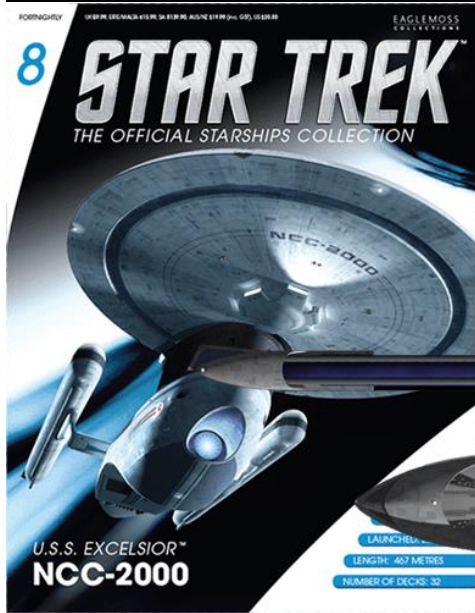

TYPE: WARSHIP  
LAUNCHED: 24th C.  
LENGTH: 330 METERS  
WEAPON: ENERGY DAMPENER

ENTERPRISE  
NX-01

- NX CLASS
- LAUNCHED: 2161
- LENGTH: 225 METRES
- NUMBER OF DECKS: 7

- ▶ HEAVY CANNON
- ▶ LAUNCHED PHASERS
- ▶ LENGTH 42 CM (16.5 IN)
- ▶ MAX SPEED 10000 KPH

#### YARD ENGINEERS

Capt. Gregory Ilin  
Capt. Dana White

*"...to boldly go where no one has gone before."*

- AMBASSADOR
- LAUREL SIMS
- STARSHIP SIMS
- U.S.S. ENTERPRISE

- NEW
- SCALE 1:1000
- PREMIUM QUALITY
- TRANSPARENT

FORNIGHTLY  
EAGLEMOSS  
COLLECTIBLES

66 **STAR TREK**  
THE OFFICIAL STARSHIPS COLLECTION

U.S.S. RAVEN  
**NAR-32450**

- TYPE: EXPLORATION SHIP
- LAUNCHED: 24th C
- CREW: THREE
- LENGTH: 90 METERS

59

**STAR TREK**  
THE OFFICIAL STARSHIPS COLLECTION

U.S.S. RELATIVITY  
**NCV-474439-G**

TYPE: TIMESHIP  
LAUNCHED: 29th C.  
LENGTH: 193 METERS  
WEAPONS: DISRUPTORS

- COLLECTOR'S ITEM
- STARSHIP SERIES
- NAME: U.S.S. STARGAZER
- REGISTRATION: NCC-2893
- CLASS: EAGLEWINGS