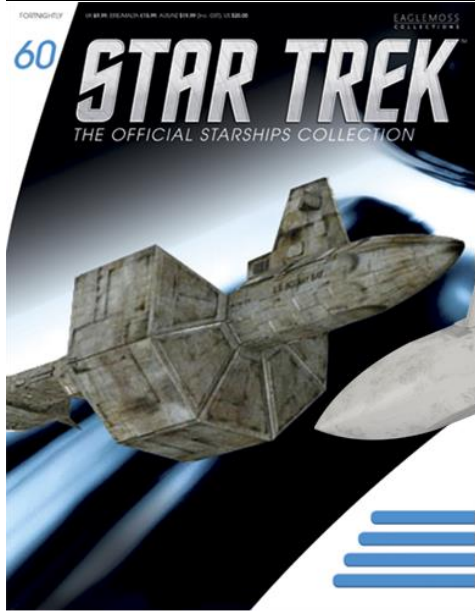

61 **STAR TREK**  
THE OFFICIAL STARSHIPS COLLECTION

**NORWAY CLASS**

- TYPE: MEDIUM CRUISER
- LAUNCHED: 24th C.
- LENGTH: 364.77 METERS
- MAX SPEED: WARP 9.7

LAUNCHED 2010  
 LENGTH 104 CM  
 COMMANDED BY NADIA

- CENTAUR CLASS
- LAUNCHED: 2061
- LENGTH: 381.87M
- MAX SPEED: WARP 9.5