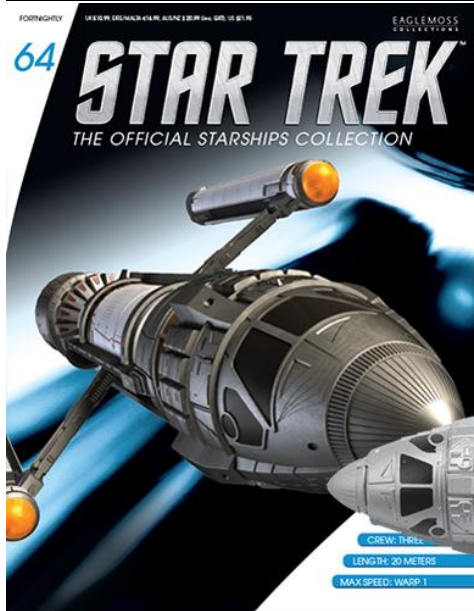

TYPE: WARSHIP  
LAUNCHED: 22nd C.  
LENGTH: 70 METERS  
WEAPONS: DISRUPTOR

FORNIGHTLY 1/6 (18" TALL) TECHNICIAN CREW ACCESSORIES (24) \$59.95

EAGLEMOSS COLLECTIONS

67 **STAR TREK**  
THE OFFICIAL STARSHIPS COLLECTION

**KLINGON D7-CLASS  
BATTLE CRUISER**

CLASS: D7
LAUNCHED: 23RD CENTURY
CREW: 440
LENGTH: 228 METERS

FORNIGHTLY

STAR TREK: THE OFFICIAL STARSHIPS COLLECTION

7 **STAR TREK**  
THE OFFICIAL STARSHIPS COLLECTION

K'T'INGA-CLASS  
**BATTLE CRUISER**

K'T'INGA CLASS  
MAX SPEED: 9.6  
LENGTH: 349.54 METRES  
LAUNCHED: 23rd Century

CLIPPING CHART  
LAUNCHED 2011  
ISSUES 41-42  
NUMBER OF COPIES

Klingon Class  
Launched: 2291  
Length: 411m  
Max Speed: Warp 9.6

61 **STAR TREK**  
THE OFFICIAL STARSHIPS COLLECTION

**NORWAY CLASS**

- TYPE: MEDIUM CRUISER
- LAUNCHED: 24th C.
- LENGTH: 364.77 METERS
- MAX SPEED: WARP 9.7

LAUNCHED 2010  
 LENGTH 104 CM  
 COMMANDED BY NADIA