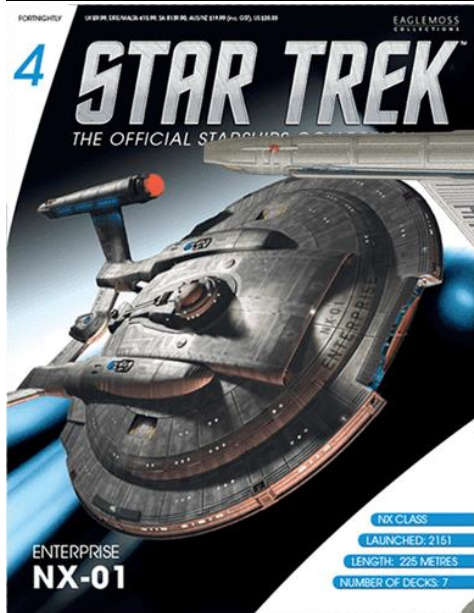

TYPE: WARSHIP  
LAUNCHED: 24th C.  
LENGTH: 330 METERS  
WEAPON: ENERGY DAMPENER

ENTERPRISE  
NX-01

- NX CLASS
- LAUNCHED: 2161
- LENGTH: 225 METRES
- NUMBER OF DECKS: 7

- ▶ HEAVY CANNON
- ▶ LAUNCHED PHASERS
- ▶ LENGTH 42 CM (16.5 IN)
- ▶ MAX SPEED 10000 KPH

TYPE: WARSHIP  
LAUNCHED: 22nd C.  
LENGTH: 70 METERS  
WEAPONS: DISRUPTOR

FORNIGHTLY 1/6 (18" TALL) TECHNICIAN CREW ACCESSORIES (24) \$59.95

EAGLEMOSS COLLECTIONS

67 **STAR TREK**  
THE OFFICIAL STARSHIPS COLLECTION

**KLINGON D7-CLASS  
BATTLE CRUISER**

CLASS: D7
LAUNCHED: 23RD CENTURY
CREW: 440
LENGTH: 228 METERS

FORNIGHTLY

STAR TREK: THE OFFICIAL STARSHIPS COLLECTION

7 **STAR TREK**  
THE OFFICIAL STARSHIPS COLLECTION