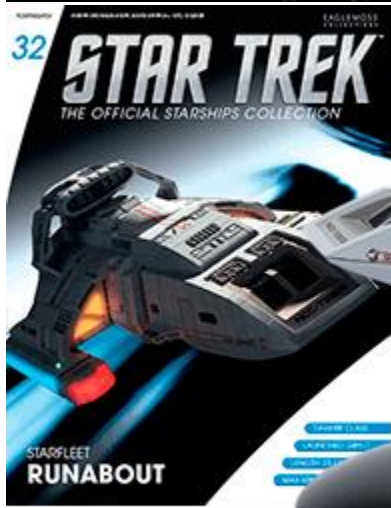

TYPE: WARSHIP  
LAUNCHED: 22nd C.  
LENGTH: 70 METERS  
WEAPONS: DISRUPTOR

FORNIGHTLY 1/6 (18" TALL) TECHNICIAN CREW ACCESSORIES (24) \$59.95

EAGLEMOSS COLLECTIONS

67 **STAR TREK**  
THE OFFICIAL STARSHIPS COLLECTION

**KLINGON D7-CLASS  
BATTLE CRUISER**

CLASS: D7
LAUNCHED: 23RD CENTURY
CREW: 440
LENGTH: 228 METERS

FORNIGHTLY

STAR TREK: THE OFFICIAL STARSHIPS COLLECTION

7 **STAR TREK**  
THE OFFICIAL STARSHIPS COLLECTION

61 **STAR TREK**  
THE OFFICIAL STARSHIPS COLLECTION

**NORWAY CLASS**

- TYPE: MEDIUM CRUISER
- LAUNCHED: 24th C.
- LENGTH: 364.77 METERS
- MAX SPEED: WARP 9.7

LAUNCHED 2010  
 LENGTH 104 CM  
 COMMANDED BY NADIA