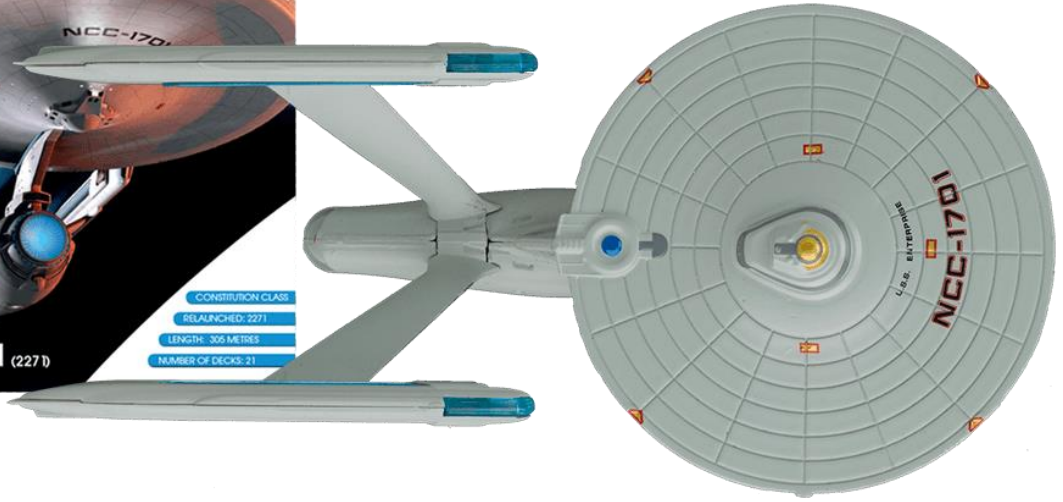

TYPE: WARSHIP  
LAUNCHED: 24th C.  
LENGTH: 330 METERS  
WEAPON: ENERGY DAMPENER

ENTERPRISE  
NX-01

- NX CLASS
- LAUNCHED: 2161
- LENGTH: 225 METRES
- NUMBER OF DECKS: 7

- ▶ HEAVY CANNON
- ▶ LAUNCHED PHASERS
- ▶ LENGTH 42 CM (16.5 IN)
- ▶ MAX SPEED 10000 KPH

**KLINGON D7-CLASS  
BATTLE CRUISER**

CLASS: D7
LAUNCHED: 23RD CENTURY
CREW: 440
LENGTH: 228 METERS

FORNIGHTLY

STAR TREK: THE OFFICIAL STARSHIPS COLLECTION

7 **STAR TREK**  
THE OFFICIAL STARSHIPS COLLECTION

K'T'INGA-CLASS  
**BATTLE CRUISER**

K'T'INGA CLASS  
MAX SPEED: 9.6  
LENGTH: 349.54 METRES  
LAUNCHED: 23rd Century

CLIPPING CHART  
LAUNCHED 2011  
ISSUES 41-42  
NUMBER OF COPIES

Klingon Class  
Launched: 2291  
Length: 411m  
Max Speed: Warp 9.6

- CENTAUR CLASS
- LAUNCHED: 2061
- LENGTH: 381.87M
- MAX SPEED: WARP 9.5