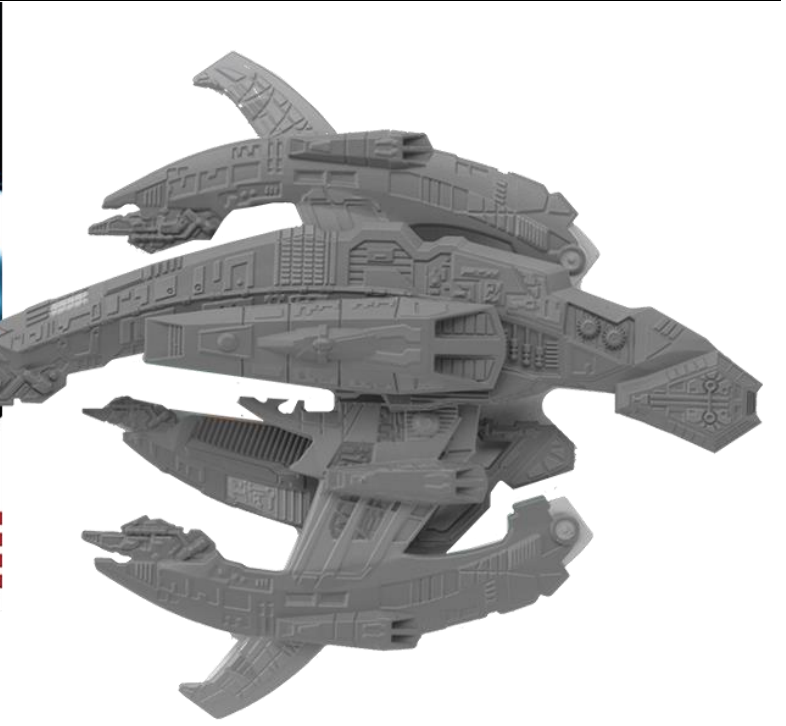

TYPE: WARSHIP  
LAUNCHED: 24th C.  
LENGTH: 330 METERS  
WEAPON: ENERGY DAMPENER

ENTERPRISE  
NX-01

- NX CLASS
- LAUNCHED: 2161
- LENGTH: 225 METRES
- NUMBER OF DECKS: 7

- ▶ HEAVY CANNON
- ▶ LAUNCHED PHASERS
- ▶ LENGTH 42 CM (16.5 IN)
- ▶ MAX SPEED 10000 KPH

TYPE: WARSHIP  
LAUNCHED: 22nd C.  
LENGTH: 70 METERS  
WEAPONS: DISRUPTOR

FORNIGHTLY 1/6 (18" TALL) TECHNICIAN CREW ACCESSORIES (24) \$59.95

EAGLEMOSS COLLECTIONS

67 **STAR TREK**  
THE OFFICIAL STARSHIPS COLLECTION

**KLINGON D7-CLASS  
BATTLE CRUISER**

CLASS: D7
LAUNCHED: 23RD CENTURY
CREW: 440
LENGTH: 228 METERS

FORNIGHTLY

STAR TREK: THE OFFICIAL STARSHIPS COLLECTION

7 **STAR TREK**  
THE OFFICIAL STARSHIPS COLLECTION

K'T'INGA-CLASS  
**BATTLE CRUISER**

K'T'INGA CLASS  
MAX SPEED: 9.6  
LENGTH: 349.54 METRES  
LAUNCHED: 23rd Century

CLIPPING CHART  
LAUNCHED 2011  
ISSUES 41-42  
NUMBER OF COPIES

Klingon Class  
Launched: 2291  
Length: 411m  
Max Speed: Warp 9.6