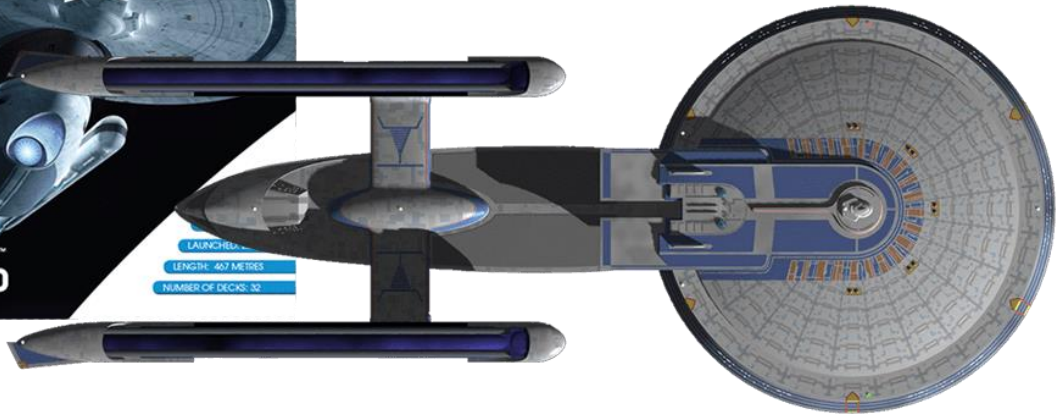

#### YARD ENGINEERS

Capt. Gregory Ilin  
Capt. Dana White

*"...to boldly go where no one has gone before."*

- AMBASSADOR
- LAUREL SIMS
- STARSHIP SIMS
- U.S.S. ENTERPRISE

- NEW
- SCALE 1:1000
- PREMIUM QUALITY
- TRANSPARENT

FORNIGHTLY  
EAGLEMOSS  
COLLECTIBLES

66 **STAR TREK**  
THE OFFICIAL STARSHIPS COLLECTION

U.S.S. RAVEN  
**NAR-32450**

- TYPE: EXPLORATION SHIP
- LAUNCHED: 24th C
- CREW: THREE
- LENGTH: 90 METERS

59

**STAR TREK**  
THE OFFICIAL STARSHIPS COLLECTION

U.S.S. RELATIVITY  
**NCV-474439-G**

TYPE: TIMESHIP  
LAUNCHED: 29th C.  
LENGTH: 193 METERS  
WEAPONS: DISRUPTORS

- COLLECTOR'S ITEM
- STARSHIP SERIES
- NAME: U.S.S. STARGAZER
- REGISTRATION: NCC-2893
- CLASS: EAGLEWINGS