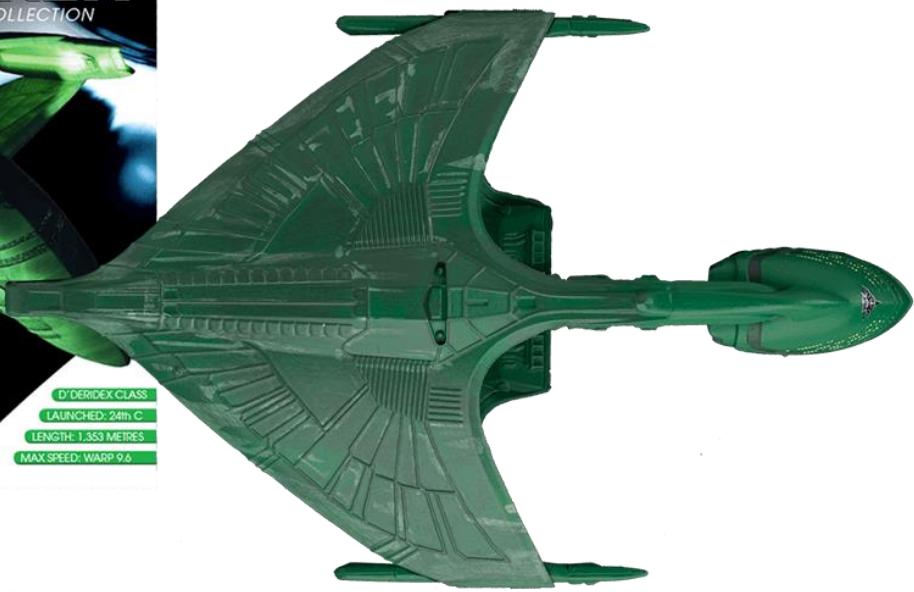

**KLINGON D7-CLASS  
BATTLE CRUISER**

CLASS: D7
LAUNCHED: 23RD CENTURY
CREW: 440
LENGTH: 228 METERS

FORNIGHTLY

STAR TREK: THE OFFICIAL STARSHIPS COLLECTION

7 **STAR TREK**  
THE OFFICIAL STARSHIPS COLLECTION

K'T'INGA-CLASS  
**BATTLE CRUISER**

K'T'INGA CLASS  
MAX SPEED: 9.6  
LENGTH: 349.54 METRES  
LAUNCHED: 23rd Century

CLIPPING CHART  
LAUNCHED 2011  
ISSUES 41-42  
NUMBER OF COPIES

Klingon Class  
Launched: 2291  
Length: 411m  
Max Speed: Warp 9.6

61 **STAR TREK**  
THE OFFICIAL STARSHIPS COLLECTION

**NORWAY CLASS**

- TYPE: MEDIUM CRUISER
- LAUNCHED: 24th C.
- LENGTH: 364.77 METERS
- MAX SPEED: WARP 9.7

LAUNCHED 2010  
 LENGTH 104 CM  
 COMMANDED BY NADIA

- CENTAUR CLASS
- LAUNCHED: 2061
- LENGTH: 381.87M
- MAX SPEED: WARP 9.5