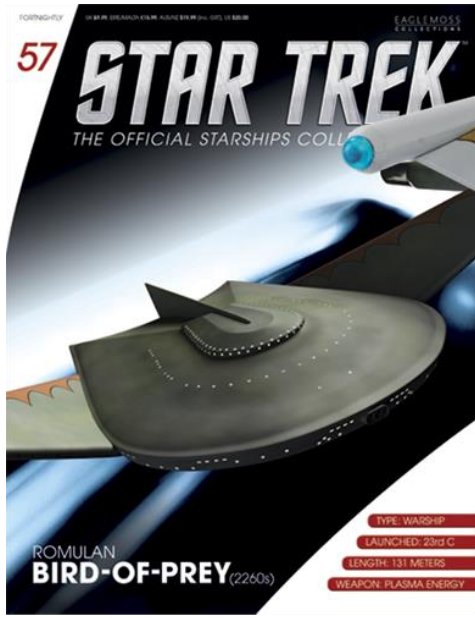

61 **STAR TREK**  
THE OFFICIAL STARSHIPS COLLECTION

**NORWAY CLASS**

- TYPE: MEDIUM CRUISER
- LAUNCHED: 24th C.
- LENGTH: 364.77 METERS
- MAX SPEED: WARP 9.7

LAUNCHED 2010  
 LENGTH 104 CM  
 COMMANDED BY NADIA

- CENTAUR CLASS
- LAUNCHED: 2061
- LENGTH: 381.87M
- MAX SPEED: WARP 9.5