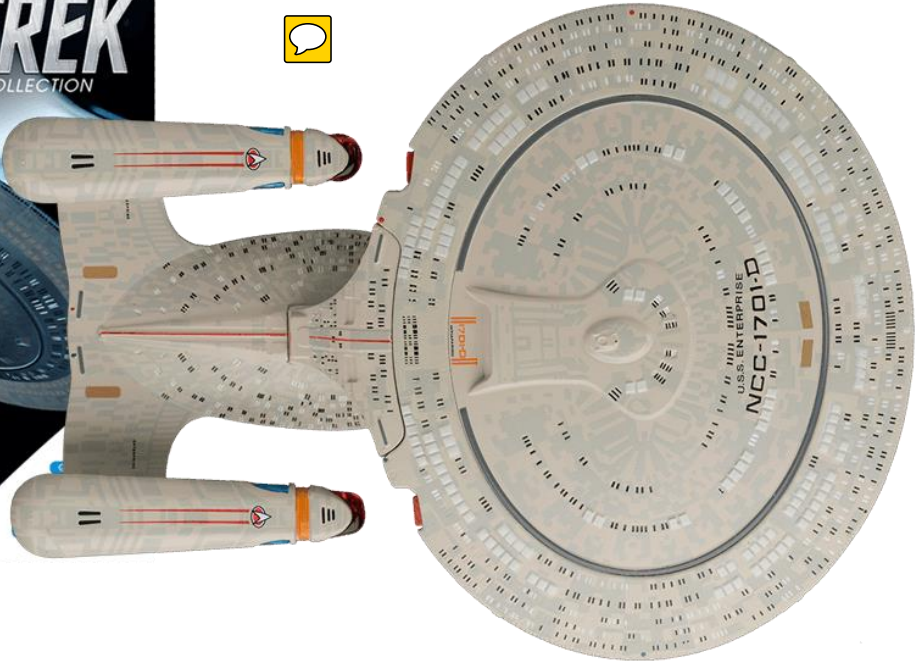

TYPE: WARSHIP  
LAUNCHED: 24th C.  
LENGTH: 330 METERS  
WEAPON: ENERGY DAMPENER

ENTERPRISE  
NX-01

- NX CLASS
- LAUNCHED: 2161
- LENGTH: 225 METRES
- NUMBER OF DECKS: 7

- ▶ HEAVY CANNON
- ▶ LAUNCHED PHASERS
- ▶ LENGTH 42 CM (16.5 IN)
- ▶ MAX SPEED 10000 KPH

**KLINGON D7-CLASS  
BATTLE CRUISER**

CLASS: D7
LAUNCHED: 23RD CENTURY
CREW: 440
LENGTH: 228 METERS

FORNIGHTLY

STAR TREK: THE OFFICIAL STARSHIPS COLLECTION

7 **STAR TREK**  
THE OFFICIAL STARSHIPS COLLECTION

K'T'INGA-CLASS  
**BATTLE CRUISER**

K'T'INGA CLASS  
MAX SPEED: 9.6  
LENGTH: 349.54 METRES  
LAUNCHED: 23rd Century

CLIPPING CHART  
LAUNCHED 2011  
ISSUES 41-42  
NUMBER OF COPIES

Klingon Class  
Launched: 2291  
Length: 411m  
Max Speed: Warp 9.6

61 **STAR TREK**  
THE OFFICIAL STARSHIPS COLLECTION

**NORWAY CLASS**

- TYPE: MEDIUM CRUISER
- LAUNCHED: 24th C.
- LENGTH: 364.77 METERS
- MAX SPEED: WARP 9.7

LAUNCHED 2010  
 LENGTH 104 CM  
 COMMANDED BY NADIA