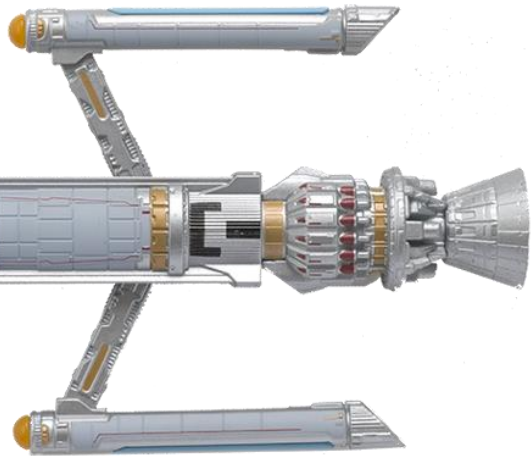

**KLINGON D7-CLASS  
BATTLE CRUISER**

CLASS: D7
LAUNCHED: 23RD CENTURY
CREW: 440
LENGTH: 228 METERS

FORNIGHTLY

STAR TREK: THE OFFICIAL STARSHIPS COLLECTION

7 **STAR TREK**  
THE OFFICIAL STARSHIPS COLLECTION

K'T'INGA-CLASS  
**BATTLE CRUISER**

K'T'INGA CLASS  
MAX SPEED: 9.6  
LENGTH: 349.54 METRES  
LAUNCHED: 23rd Century

CLIPPING CHART  
LAUNCHED 2011  
ISSUES 41-42  
NUMBER OF COPIES

Klingon Class  
Launched: 2291  
Length: 411m  
Max Speed: Warp 9.6

61 **STAR TREK**  
THE OFFICIAL STARSHIPS COLLECTION

**NORWAY CLASS**

- TYPE: MEDIUM CRUISER
- LAUNCHED: 24th C.
- LENGTH: 364.77 METERS
- MAX SPEED: WARP 9.7

LAUNCHED 2010  
 LENGTH 104 CM  
 COMMANDED BY NADIA

- CENTAUR CLASS
- LAUNCHED: 2061
- LENGTH: 381.87M
- MAX SPEED: WARP 9.5