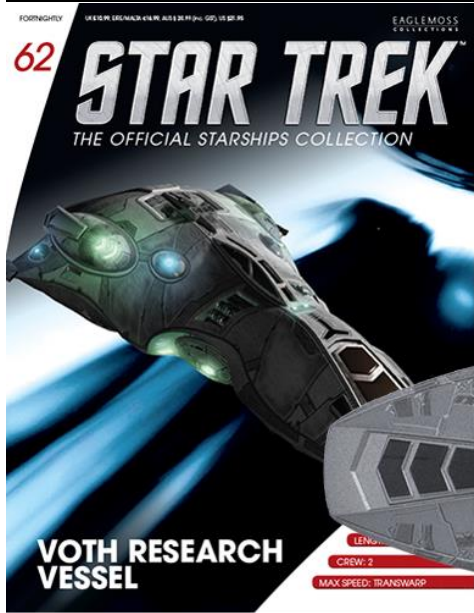

FORNIGHTLY  
EAGLEMOSS  
COLLECTIBLES

66 **STAR TREK**  
THE OFFICIAL STARSHIPS COLLECTION

U.S.S. RAVEN  
**NAR-32450**

- TYPE: EXPLORATION SHIP
- LAUNCHED: 24th C
- CREW: THREE
- LENGTH: 90 METERS

59

**STAR TREK**  
THE OFFICIAL STARSHIPS COLLECTION

U.S.S. RELATIVITY  
**NCV-474439-G**

TYPE: TIMESHIP  
LAUNCHED: 29th C.  
LENGTH: 193 METERS  
WEAPONS: DISRUPTORS

- COLLECTOR'S ITEM
- STARSHIP SERIES
- NAME: U.S.S. STARGAZER
- REGISTRATION: NCC-2893
- CLASS: EAGLEWINGS

- GLASS CLASS
- ALUMINUM LIMES
- LENGTH 10 CM (3.9 IN)
- MADE IN CHINA

FOUNDRY  
FROM DESIGNER'S ARTS TO THE GDS, US \$2.95  
EAGLEMOSS  
COLLECTIONS

65 **STAR TREK**  
THE OFFICIAL STARSHIPS COLLECTION