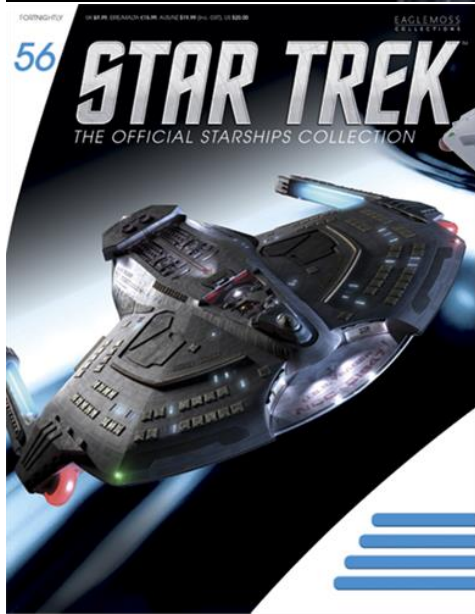

FORNIGHTLY  
EAGLEMOSS  
COLLECTIBLES

66 **STAR TREK**  
THE OFFICIAL STARSHIPS COLLECTION

U.S.S. RAVEN  
**NAR-32450**

- TYPE: EXPLORATION SHIP
- LAUNCHED: 24th C
- CREW: THREE
- LENGTH: 90 METERS

59

**STAR TREK**  
THE OFFICIAL STARSHIPS COLLECTION

U.S.S. RELATIVITY  
**NCV-474439-G**

TYPE: TIMESHIP  
LAUNCHED: 29th C.  
LENGTH: 193 METERS  
WEAPONS: DISRUPTORS

- COLLECTOR'S ITEM
- STARSHIP SERIES
- NAME: U.S.S. STARGAZER
- REGISTRATION: NCC-2893
- CLASS: EAGLEWINGS

- GLASS CLASS
- ALUMINUM LIMES
- LENGTH 10 CM (3.9 IN)
- MADE IN CHINA

FOUNDRY  
FROM DESIGNER'S ARTS TO THE GDS, US \$2.95  
EAGLEMOSS  
COLLECTIONS

65 **STAR TREK**  
THE OFFICIAL STARSHIPS COLLECTION