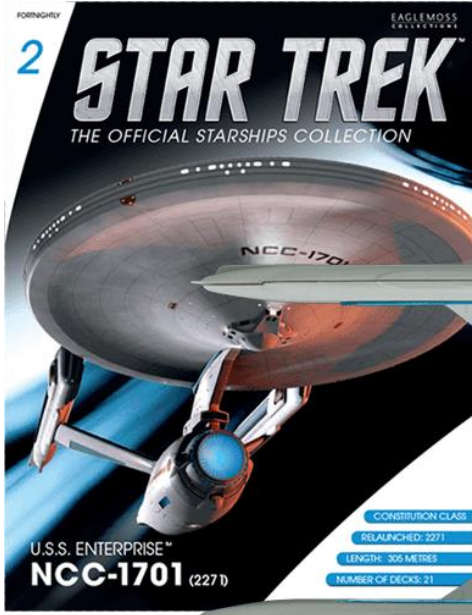

TYPE: WARSHIP  
LAUNCHED: 24th C.  
LENGTH: 330 METERS  
WEAPON: ENERGY DAMPENER

ENTERPRISE  
NX-01

- NX CLASS
- LAUNCHED: 2161
- LENGTH: 225 METRES
- NUMBER OF DECKS: 7

- ▶ HEAVY CANNON
- ▶ LAUNCHED PHASERS
- ▶ LENGTH 42 CM (16.5 IN)
- ▶ MAX SPEED 10000 KPH

**KLINGON D7-CLASS  
BATTLE CRUISER**

CLASS: D7
LAUNCHED: 23RD CENTURY
CREW: 440
LENGTH: 228 METERS

FORNIGHTLY

STAR TREK: THE OFFICIAL STARSHIPS COLLECTION

7 **STAR TREK**  
THE OFFICIAL STARSHIPS COLLECTION

K'T'INGA-CLASS  
**BATTLE CRUISER**

K'T'INGA CLASS  
MAX SPEED: 9.6  
LENGTH: 349.54 METRES  
LAUNCHED: 23rd Century

CLIPPING CHART  
LAUNCHED 2011  
ISSUES 41-42  
NUMBER OF COPIES

Klingon Class  
Launched: 2291  
Length: 411m  
Max Speed: Warp 9.6

61 **STAR TREK**  
THE OFFICIAL STARSHIPS COLLECTION

**NORWAY CLASS**

- TYPE: MEDIUM CRUISER
- LAUNCHED: 24th C.
- LENGTH: 364.77 METERS
- MAX SPEED: WARP 9.7

LAUNCHED 2010  
 LENGTH 104 CM  
 COMMANDED BY NADIA