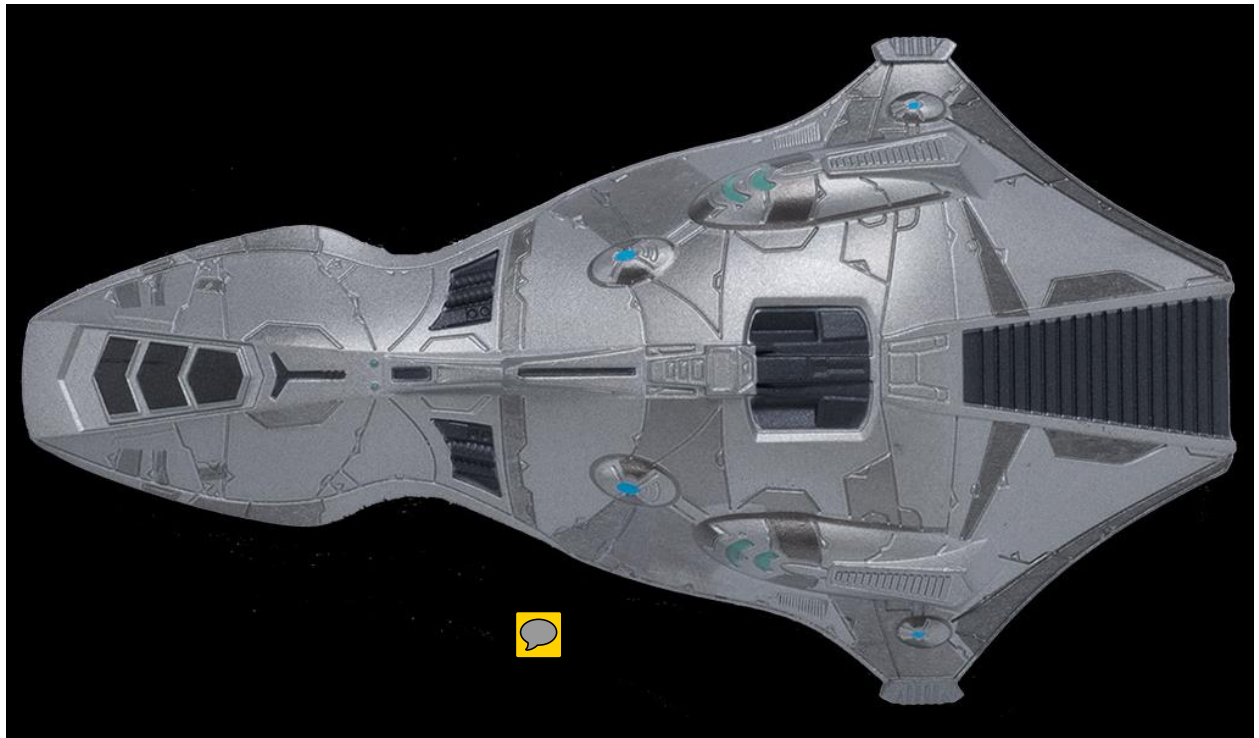

FORNIGHTLY  
EAGLEMOSS  
COLLECTIBLES

66 **STAR TREK**  
THE OFFICIAL STARSHIPS COLLECTION

U.S.S. RAVEN  
**NAR-32450**

- TYPE: EXPLORATION SHIP
- LAUNCHED: 24th C
- CREW: THREE
- LENGTH: 90 METERS

59

**STAR TREK**  
THE OFFICIAL STARSHIPS COLLECTION

U.S.S. RELATIVITY  
**NCV-474439-G**

TYPE: TIMESHIP  
LAUNCHED: 29th C.  
LENGTH: 193 METERS  
WEAPONS: DISRUPTORS

- COLLECTOR'S ITEM
- STARSHIP SERIES
- NAME: U.S.S. STARGAZER
- REGISTRATION: NCC-2893
- CLASS: EAGLEWINGS