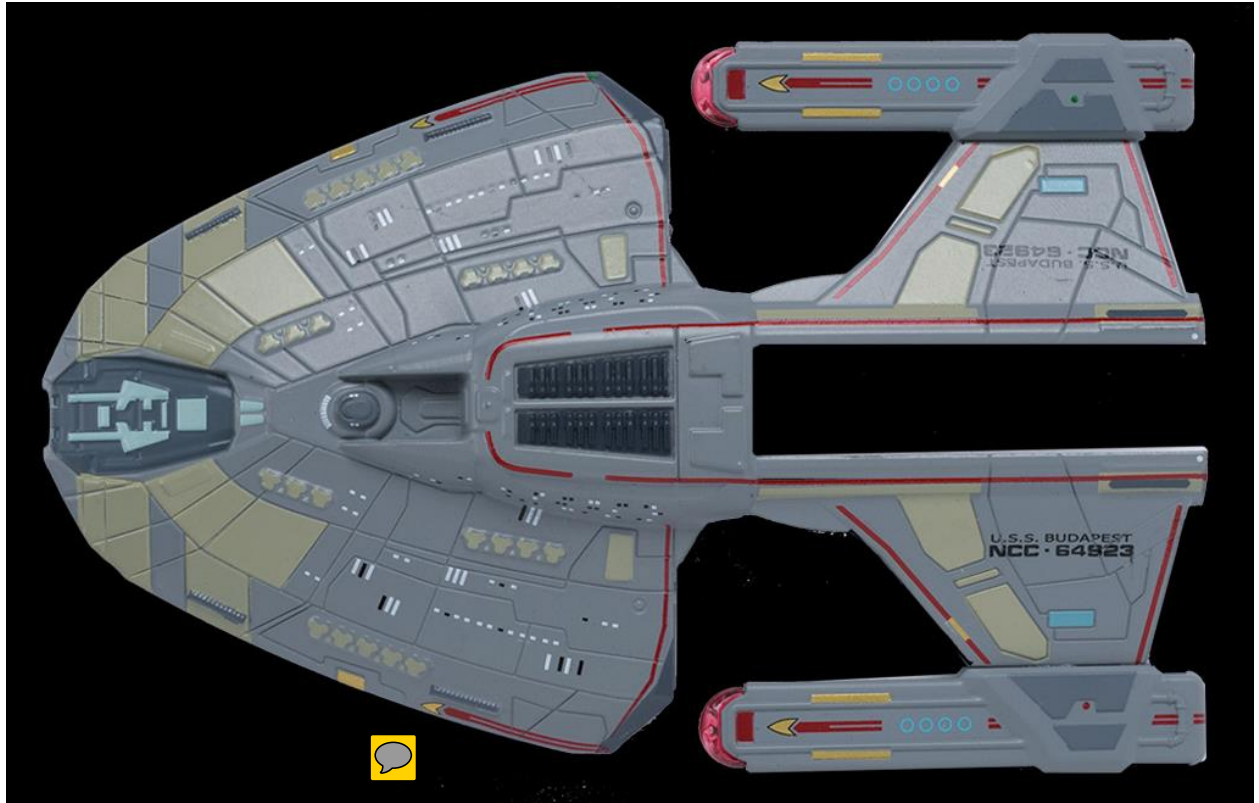

TYPE: WARSHIP  
LAUNCHED: 24th C.  
LENGTH: 330 METERS  
WEAPON: ENERGY DAMPENER

ENTERPRISE  
NX-01

- NX CLASS
- LAUNCHED: 2161
- LENGTH: 225 METRES
- NUMBER OF DECKS: 7

- ▶ HEAVY CANNON
- ▶ LAUNCHED PHASERS
- ▶ LENGTH 42 CM (16.5 IN)
- ▶ MAX SPEED 10000 KPH

**KLINGON D7-CLASS  
BATTLE CRUISER**

CLASS: D7
LAUNCHED: 23RD CENTURY
CREW: 440
LENGTH: 228 METERS

FORNIGHTLY

STAR TREK: THE OFFICIAL STARSHIPS COLLECTION

7 **STAR TREK**  
THE OFFICIAL STARSHIPS COLLECTION

K'T'INGA-CLASS  
**BATTLE CRUISER**

K'T'INGA CLASS  
MAX SPEED: 9.6  
LENGTH: 349.54 METRES  
LAUNCHED: 23rd Century

CLIPPING CHART  
LAUNCHED 2011  
ISSUES 41-42  
NUMBER OF COPIES

Klingon Class  
Launched: 2291  
Length: 411m  
Max Speed: Warp 9.6

- CENTAUR CLASS
- LAUNCHED: 2061
- LENGTH: 381.87M
- MAX SPEED: WARP 9.5