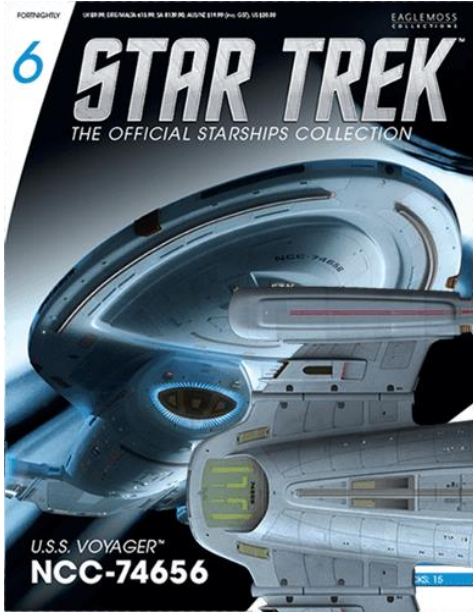

TYPE: WARSHIP  
LAUNCHED: 24th C.  
LENGTH: 330 METERS  
WEAPON: ENERGY DAMPENER

ENTERPRISE  
NX-01

- NX CLASS
- LAUNCHED: 2161
- LENGTH: 225 METRES
- NUMBER OF DECKS: 7

- ▶ HEAVY CANNON
- ▶ LAUNCHED PHASERS
- ▶ LENGTH 42 CM (16.5 IN)
- ▶ MAX SPEED 10000 KPH

FORNIGHTLY  
EAGLEMOSS  
COLLECTIBLES

66 **STAR TREK**  
THE OFFICIAL STARSHIPS COLLECTION

U.S.S. RAVEN  
**NAR-32450**

- TYPE: EXPLORATION SHIP
- LAUNCHED: 24th C
- CREW: THREE
- LENGTH: 90 METERS

59

**STAR TREK**  
THE OFFICIAL STARSHIPS COLLECTION

U.S.S. RELATIVITY  
**NCV-474439-G**

TYPE: TIMESHIP  
LAUNCHED: 29th C.  
LENGTH: 193 METERS  
WEAPONS: DISRUPTORS

- COLLECTOR'S ITEM
- STARSHIP SERIES
- NAME: U.S.S. STARGAZER
- REGISTRATION: NCC-2893
- CLASS: EAGLEWINGS

- GLASS CLASS
- ALUMINUM LIMES
- LENGTH 10 CM (3.9 IN)
- MADE IN CHINA

FOUNDRY  
FROM DESIGNER'S ARTS TO THE GDS, US \$2.95  
EAGLEMOSS  
COLLECTIONS

65 **STAR TREK**  
THE OFFICIAL STARSHIPS COLLECTION